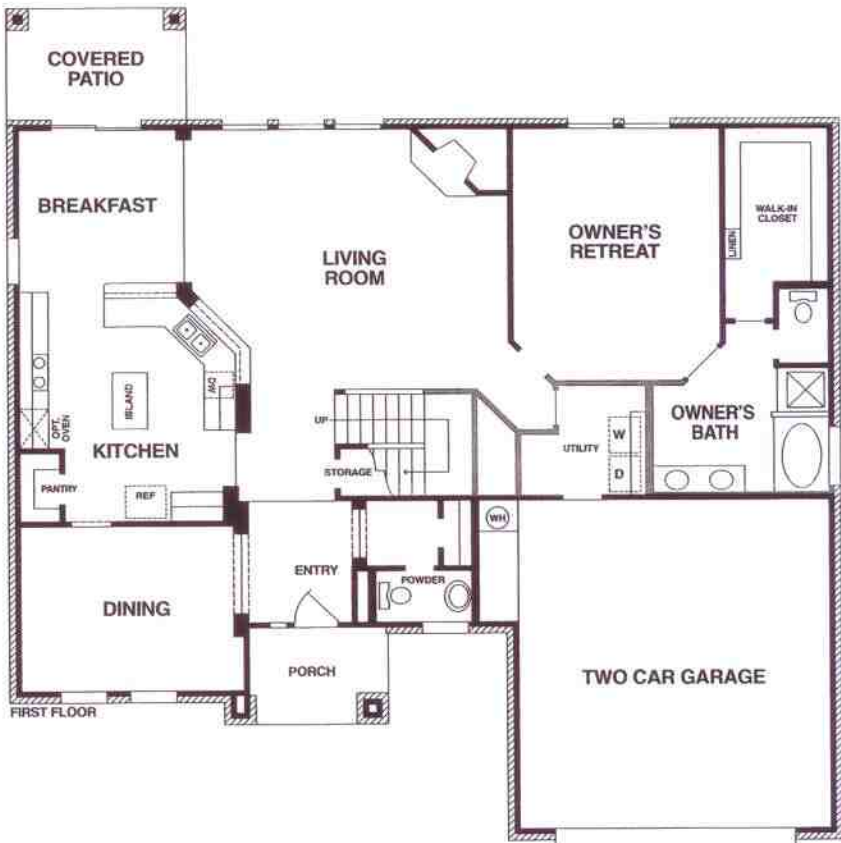

The Woodland

Floorplan Shown is "A" Elevation
Approximately 2,824 Sq. Ft.

FLOORPLANS MAY VARY PER ELEVATION.
Floorplans & elevations shown are artists concepts. Please consult blueprints for specific details.
Continuing a policy of constant research and improvement, Centex homes reserves the right to revise price, plan, or specifications without notice or prior obligation.
© COPYRIGHT 2002
CENTEX HOMES